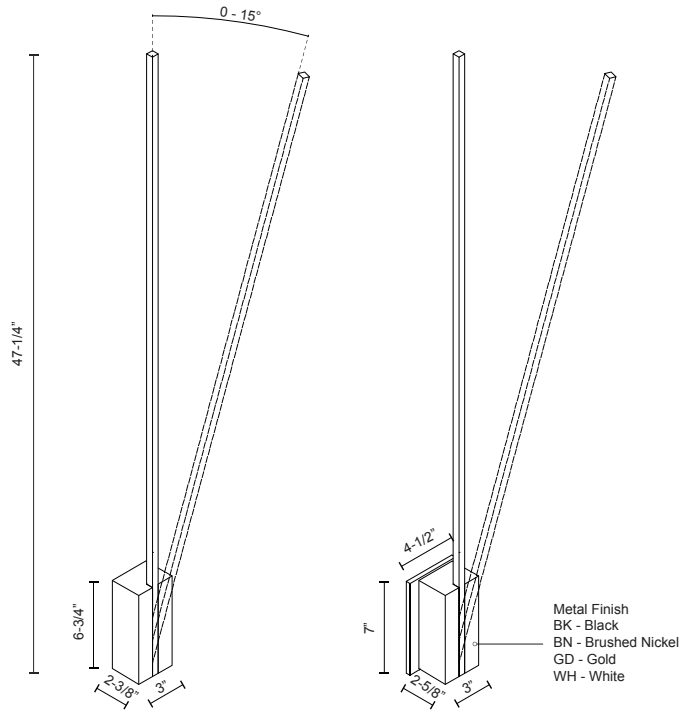

## DESCRIPTION

An elongated illuminated line cantilevers up and outward from the precision machined rectilinear wall mount. Oversized to dramatic effect the substantial length of the LEVER arm is juxtaposed by the fine diminutive scale of the square profile. The design of the housing indicates the function, the angle of linear repose may be adjusted by the user while also modifying the spread of light.

## SPECIFICATION DETAILS

\* For custom options, consult factory for details.

<b>Fixture Dimensions</b>	W4-1/2" x H47-1/4" x E2-5/8"
<b>Light Source</b>	LED
<b>Wattage</b>	15W
<b>Total Lumens</b>	1575lm
<b>Delivered Lumens</b>	BK-523lm; BN-878lm; GD-721lm; WH-1040lm;
<b>Voltage</b>	120V
<b>Color Temperature</b>	3000K
<b>CRI (Ra)</b>	>90
<b>Optional Color Temps</b>	2700K - 5000K Available, Minimum Order Quantities Apply
<b>LED Rated Life</b>	50,000 hours
<b>Dimming</b>	100% - 10%, TRIAC or ELV Dimmer (Not Included)
<b>Diffuser Details</b>	White Acrylic Diffuser
<b>Location</b>	Dry
<b>Warranty</b>	5 Years
<b>Canopy Dimensions</b>	W4-1/2"x H7"x E3/8"